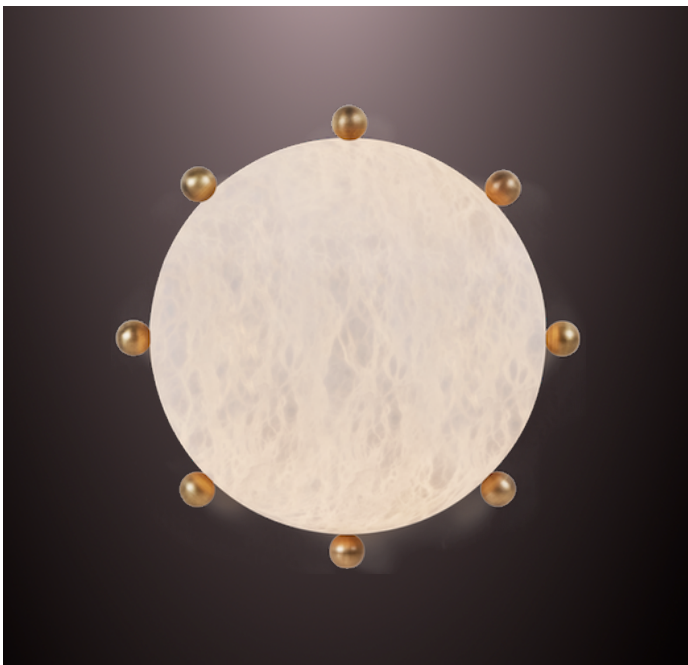

# MADRAGUE 280

*wall sconce / ceiling flush mount*

Pictured in satin brass with daylight 5000K bulb

Pictured in satin brass with soft white 2700K bulb

### **Shade in genuine alabaster**

-White to Amber

-Small veins or dark veins

**Note:** the alabaster pattern varies from product to product, so the displayed image may be different.

## **DIMENSIONS**

Diameter 13" - D 5-1/2"

Weight: about 7 pounds