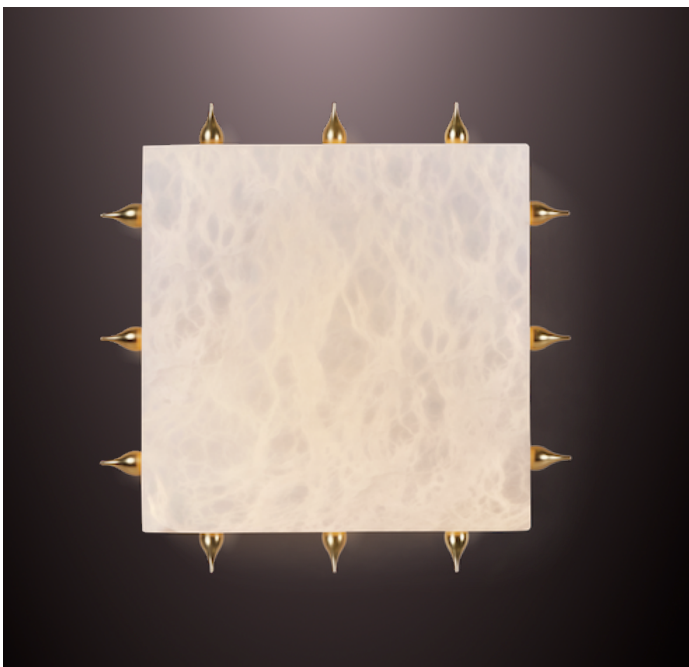

LARMA 280

wall sconce / ceiling flush mount

Pictured in satin brass with daylight 5000K bulb

Pictured in polished brass with soft white 2700K bulb

PRODUCT DETAILS

Shade in genuine alabaster

-White to Amber

-Small veins or dark veins

Note: the alabaster pattern varies from product to product, so the displayed image may be different.

Hardware in solid brass

Finishes available:

-Polished brass, satin brass, antique brass

-Dark bronze

-Polished or satin nickel

-RAL K5 classic powder coating

DIMENSIONS

14" x 14" - D 5-1/2"

Weight: about 15 pounds

WIRING

2 x candelabra base sockets

2 x 6/9 watts max.

(~80 watts equivalent)