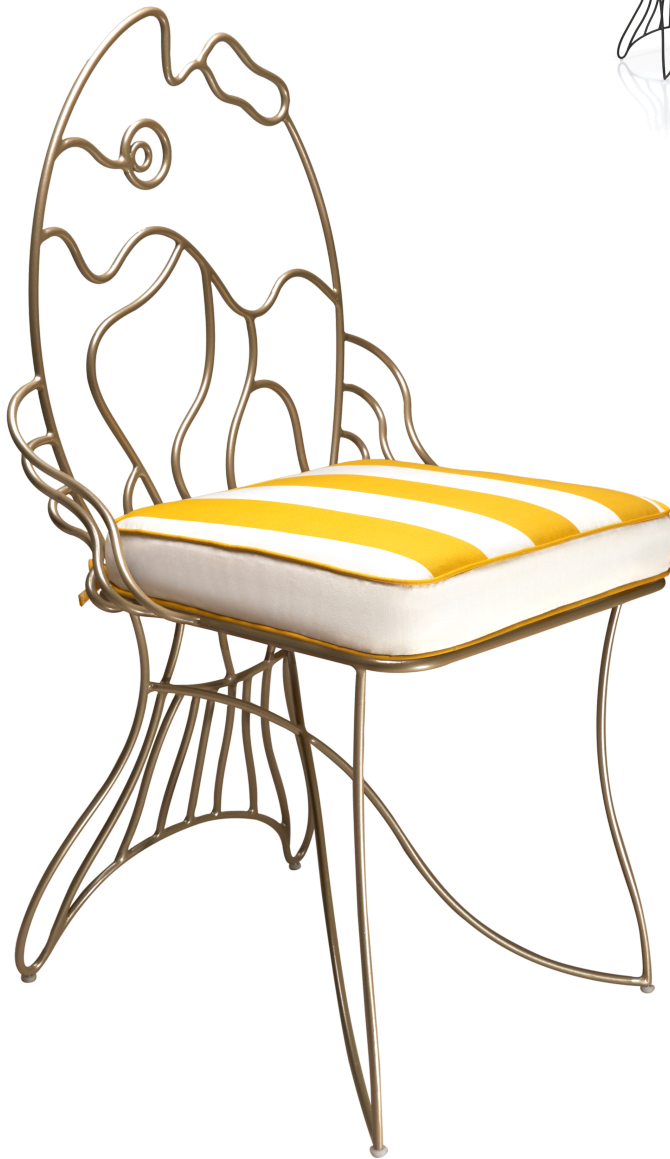

DORADE

indoor or outdoor chair

PRODUCT DETAILS

Forged steel

Finishes available:

Black oxidized patina

Powder coat / RAL K5 classic

Or TBD

COM 1.5 yard

Piping 14ft

4 x nylon glides

DIMENSIONS

W 22-1/2" - D 19" - H 38-1/2"

Seat: W 18" - D 17" - H 18"

Weight ~ 20 pounds

SUR MESURE