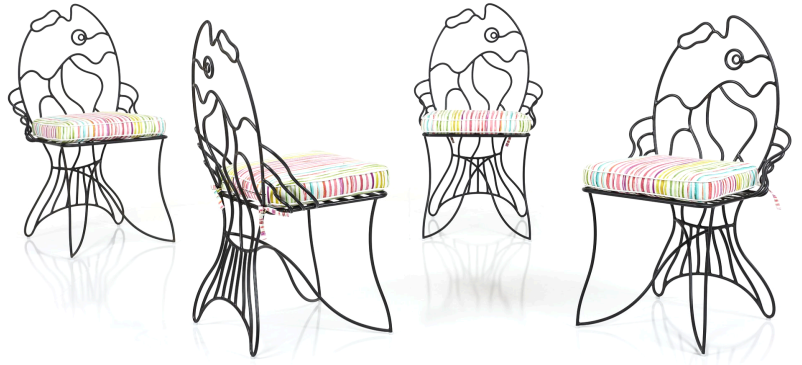

DORADE

indoor or outdoor chair

PRODUCT DETAILS

Forged steel

Finishes available:

Black oxidized patina

Powder coat / RAL K5 classic

Or TBD

COM 1.5 yard

Piping 14ft

4 x nylon glides

DIMENSIONS

W 22-1/2" - D 19" - H 38-1/2"

Seat: W 18" - D 17" - H 18"

Weight ~ 20 pounds

SUR MESURE