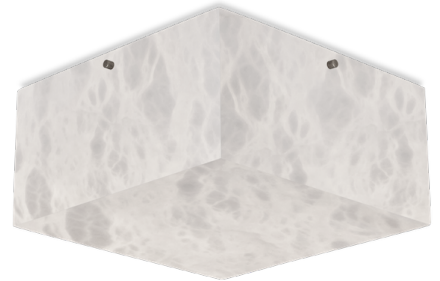

# TITAN 380-4

wall sconce / ceiling flush mount

Pictured in satin brass with daylight 5000K bulb

Pictured in antique brass with soft white 2700K bulb

### **Shade in genuine alabaster**

-White to Amber

-Small veins or dark veins

**Note:** the alabaster pattern varies from product to product, so the displayed image may be different.

## **DIMENSIONS**

15-1/2" 15-1/2" · D 7-1/2"

Weight: about 22pounds