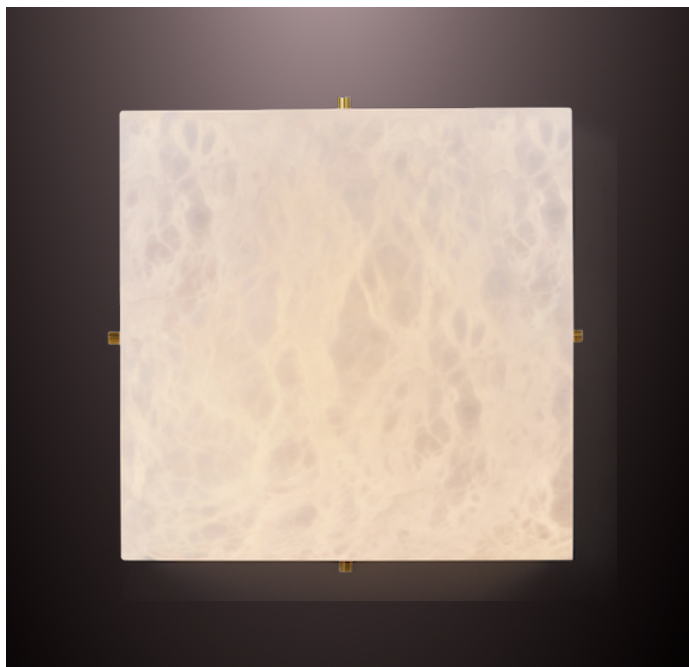

# TITAN 380-4

wall sconce / ceiling flush mount

Pictured in satin brass with daylight 5000K bulb

Pictured in antique brass with soft white 2700K bulb

### **Shade in genuine alabaster**

-White to Amber

-Small veins or dark veins

**Note:** the alabaster pattern varies from product to product, so the displayed image may be different.

## **DIMENSIONS**

15-1/2" 15-1/2" · D 7-1/2"

Weight: about 22pounds