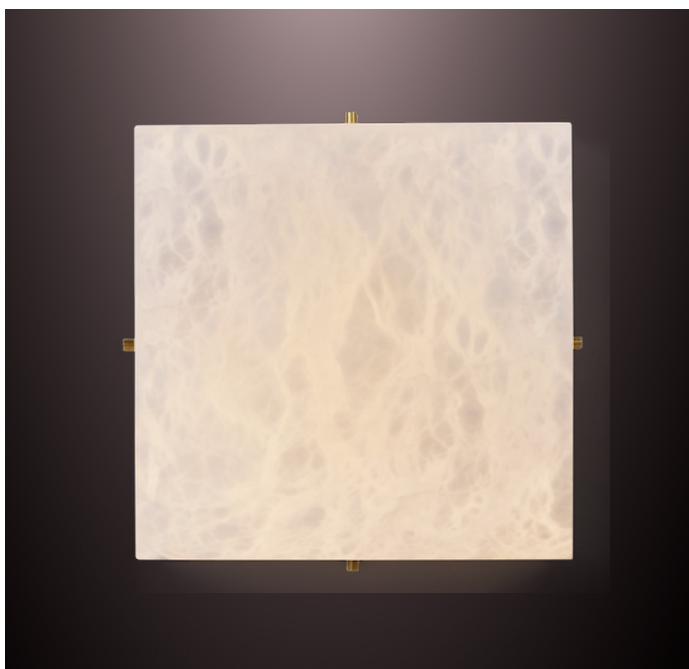

# TITAN 280-4

wall sconce / ceiling flush mount

Pictured in satin brass with daylight 5000K bulb

Pictured in polished brass with soft white 2700K bulb

### **Shade in genuine alabaster**

-White to Amber

-Small veins or dark veins

**Note:** the alabaster pattern varies from product to product, so the displayed image may be different.

## **DIMENSIONS**

11-1/2" x 11-1/2" - D 5-1/2"

Weight: about 15 pounds