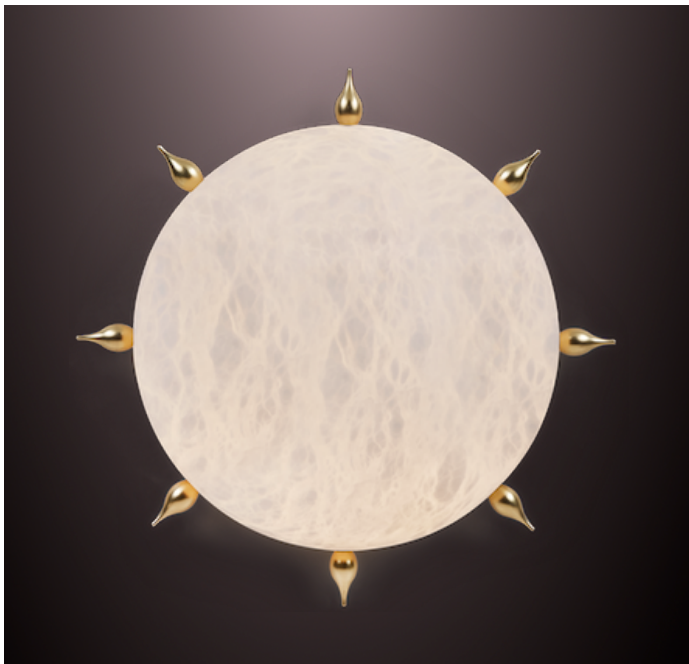

TEAR 280

wall sconce / ceiling flush mount

Pictured in satin brass with daylight 5000K bulb

Pictured in polished brass with soft white 2700K bulb

PRODUCT DETAILS

Shade in genuine alabaster

- White to Amber
- Small veins or dark veins

Note: the alabaster pattern varies from product to product, so the displayed image may be different.

Hardware in solid brass

- Finishes available:
- Polished brass, satin brass, antique brass
 - Dark bronze
 - Polished or satin nickel
 - RAL K5 classic powder coating

DIMENSIONS

Diameter 14" - D 5-1/2"
Weight: about 7 pounds

WIRING

- 2 x candelabra base sockets
- 2 x 6/9 watts max.
- (~80 watts equivalent)

Bulb recommendation: E12 LED Bulb Dimmable

LED light bulb only

Note: We highly recommend this fixture to be installed by a certified electrician.