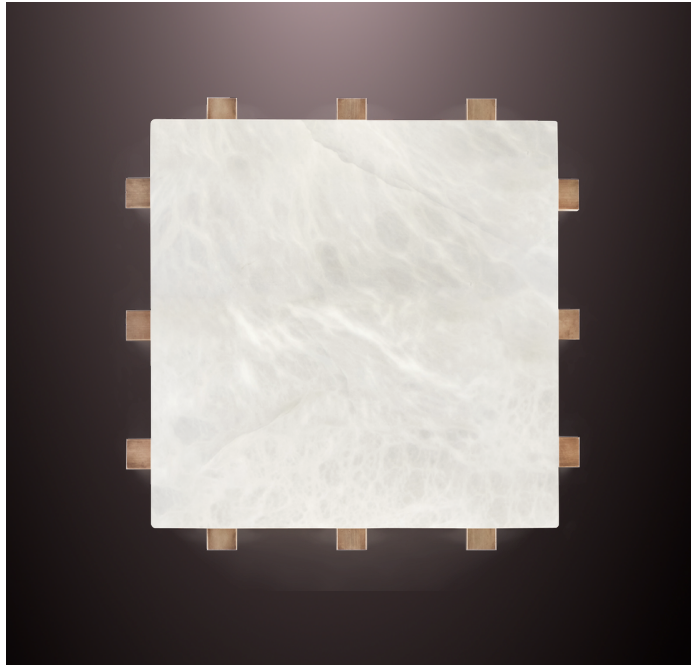

— MAISON —
P A N A M E

DICE 380

wall sconce / ceiling flush mount

Pictured in satin brass with daylight 5000K bulb

Pictured in antique brass with soft white 2700K bulb

PRODUCT DETAILS

Shade in genuine alabaster

-White to Amber

-Small veins or dark veins

Note: the alabaster pattern varies from product to product, so the displayed image may be different.

Hardware in solid brass

Finishes available:

-Polished brass, satin brass, antique brass

-Dark bronze

-Polished or satin nickel

-RAL K5 classic powder coating

DIMENSIONS

15-1/2" x 15-1/2" - D 7-1/2"

WIRING

2 x medium base sockets

2 x 9/13 watts max.