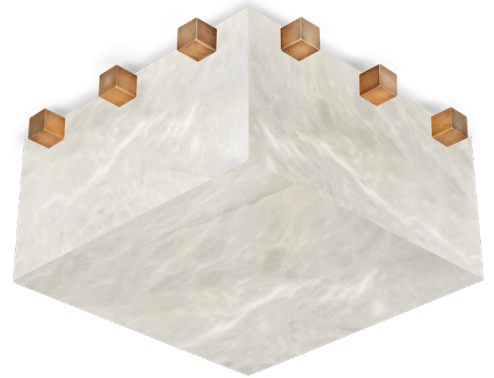

— MAISON —
P A N A M E

DICE 380

wall sconce / ceiling flush mount

Pictured in satin brass with daylight 5000K bulb

Pictured in antique brass with soft white 2700K bulb

PRODUCT DETAILS

Shade in genuine alabaster

-White to Amber

-Small veins or dark veins

Note: the alabaster pattern varies from product to product, so the displayed image may be different.

Hardware in solid brass

Finishes available:

-Polished brass, satin brass, antique brass

-Dark bronze

-Polished or satin nickel

-RAL K5 classic powder coating

DIMENSIONS

15-1/2" x 15-1/2" - D 7-1/2"

WIRING

2 x medium base sockets

2 x 9/13 watts max.