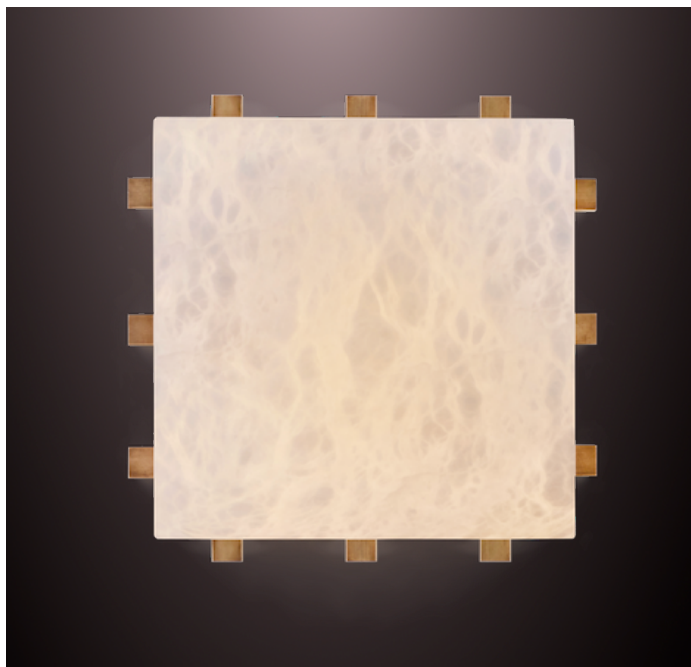

— MAISON —
P A N A M E

DICE 380

wall sconce / ceiling flush mount

Pictured in satin brass with daylight 5000K bulb

Pictured in antique brass with soft white 2700K bulb

PRODUCT DETAILS

Shade in genuine alabaster

-White to Amber

-Small veins or dark veins

Note: the alabaster pattern varies from product to product, so the displayed image may be different.

Hardware in solid brass

Finishes available:

-Polished brass, satin brass, antique brass

-Dark bronze

-Polished or satin nickel

-RAL K5 classic powder coating

DIMENSIONS

15-1/2" x 15-1/2" - D 7-1/2"

WIRING

2 x medium base sockets

2 x 9/13 watts max.

(~150 watts equivalent)

Bulb recommendation: A15/E26 LED Bulb Dimmable

LED light bulb only

Note: We highly recommend this fixture to be installed by a certified electrician.

SUR MESURE

Size, Color, Material, Style, Number of Lights, Lamp-holder model, Cord/Rod/Chain Length & model, etc... can be specified according to the requirements of customization. Please contact us.