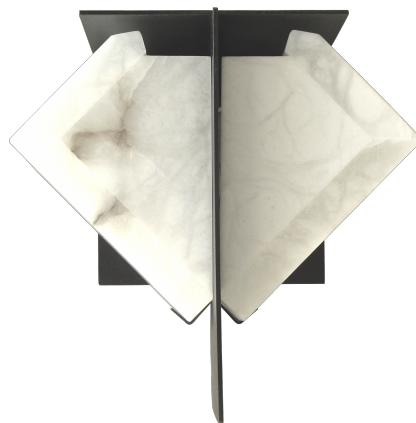

MASK 2

wall sconce

PRODUCT DETAILS

Shade in genuine alabaster

-White to Amber

-Small veins or dark veins

Note: the alabaster pattern varies from product to product, so the displayed image may be different.

Bracket

Powder coating and black oxidized steel

DIMENSIONS

3 SIZES AVAILABLE

MASK II -145

W 6.5" - D 7.5" - H 8"

MASK II -185

W 9" - D 8.5" - H 10"

MASK II -230

W 11" - D 10.5" - H 12"

WIRING

MASK 2 -145 & MASK 2 -185

4x candelabra base sockets

4 x 6/9 watts max.

(~160 watts equivalent)

MASK 2 -230

4 x medium base sockets