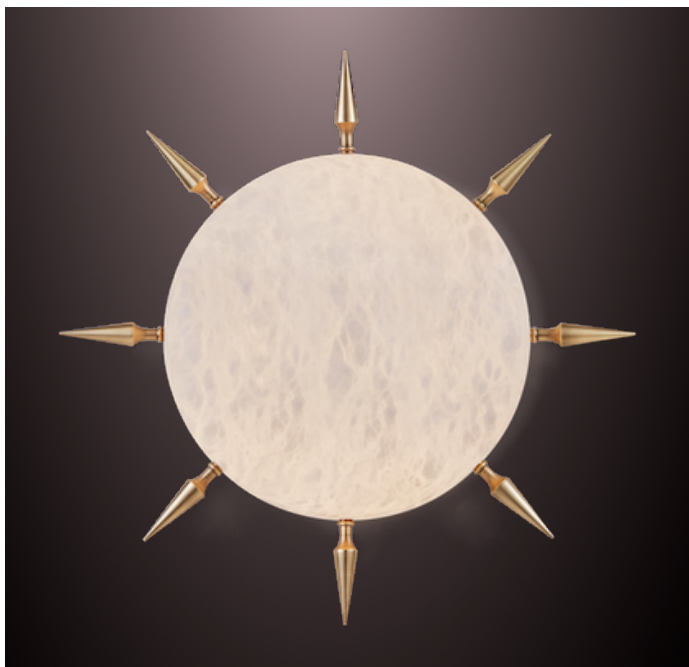

SPIKE 380

wall sconce / ceiling flush mount

Pictured in satin brass with daylight 5000K bulb

PRODUCT DETAILS

Shade in genuine alabaster

- White to Amber
- Small veins or dark veins

Note: the alabaster pattern varies from product to product, so the displayed image may be different.

Hardware in solid brass

- Finishes available:
- Polished brass, satin brass, antique brass
 - Dark bronze
 - Polished or satin nickel
 - RAL K5 classic powder coating

DIMENSIONS

Diameter 23-1/2" - D 7-1/2"
Weight: about 16 pounds