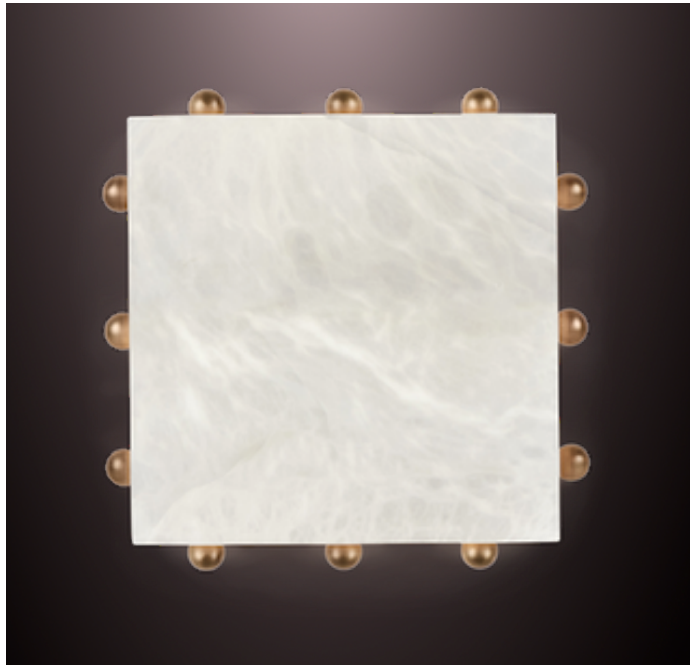

AGATHE 280

wall sconce / ceiling flush mount

Pictured in satin brass with daylight 5000K bulb

Pictured in satin brass with soft white 2700K bulb

PRODUCT DETAILS

Shade in genuine alabaster

-White to Amber

-Small veins or dark veins

Note: the alabaster pattern varies from product to product, so the displayed image may be different.

Hardware in solid brass

Finishes available:

-Polished brass, satin brass, antique brass

-Dark bronze

-Polished or satin nickel

-RAL K5 classic powder coating

DIMENSIONS

13" x 13" - D 5-1/2"

Weight: about 15 pounds

WIRING

2 x candelabra base sockets

2 x 6/9 watts max.

(~80 watts equivalent)