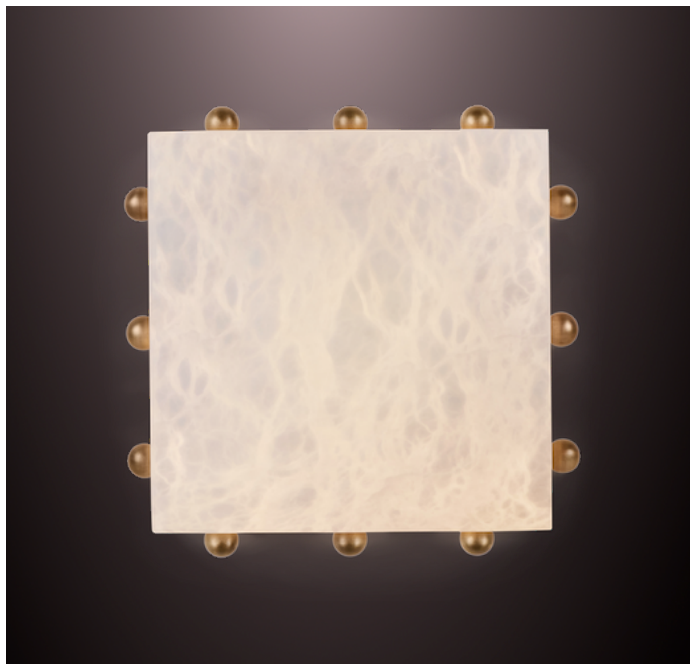

AGATHE 380

wall sconce / ceiling flush mount

Pictured in satin brass with daylight 5000K bulb

Pictured in antique brass with soft white 2700K bulb

PRODUCT DETAILS

Shade in genuine alabaster

- White to Amber
- Small veins or dark veins

Note: the alabaster pattern varies from product to product, so the displayed image may be different.

Hardware in solid brass

Finishes available:

- Polished brass, satin brass, antique brass
- Dark bronze
- Polished or satin nickel
- RAL K5 classic powder coating

DIMENSIONS

18" x 18" - D 7-1/2"

Weight: about 22 pounds

WIRING

- 2 x medium base sockets
- 2 x 9/13 watts max.
- (~150 watts equivalent)

Bulb recommendation: A15/E26 LED Bulb Dimmable

LED light bulb only

Note: We highly recommend this fixture to be installed by a certified electrician.