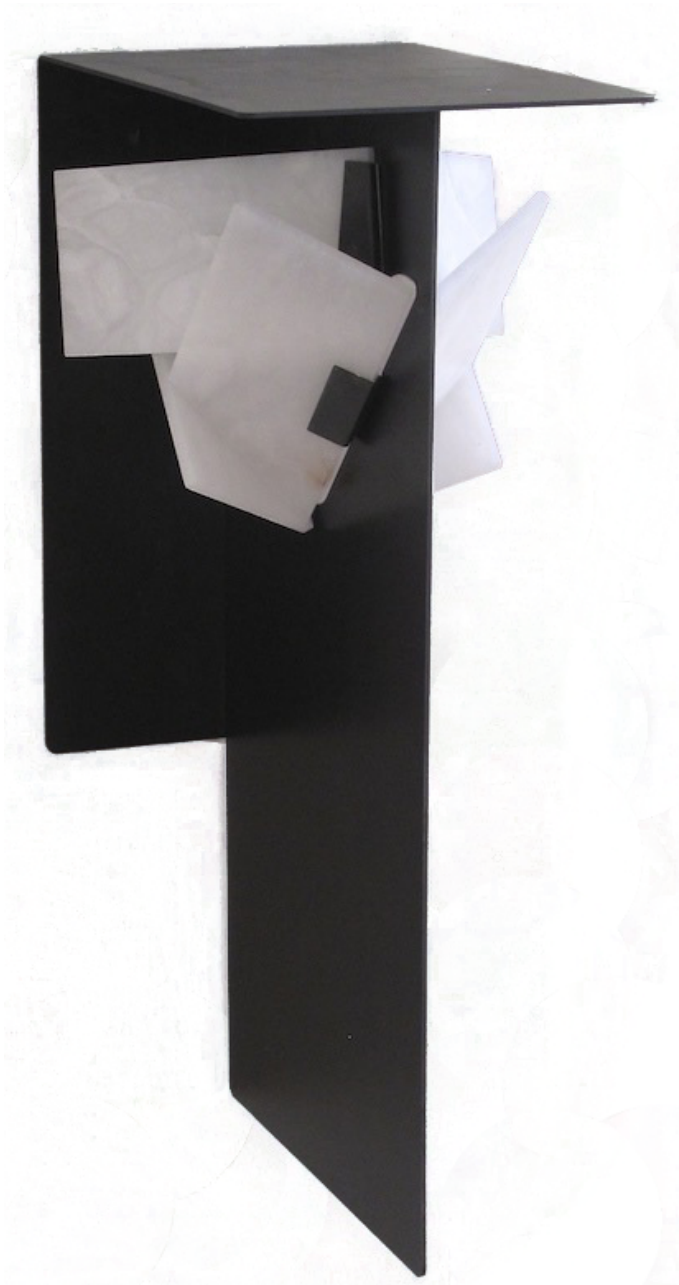

## FLY GRANDE

*wall sconce*

#### **Shade in genuine alabaster**

-White to Amber

-Small veins or dark veins

**Note:** the alabaster pattern varies from product to product, so the displayed image may be different.

### **DIMENSIONS**

W 8" - D 12" - H 22.5"