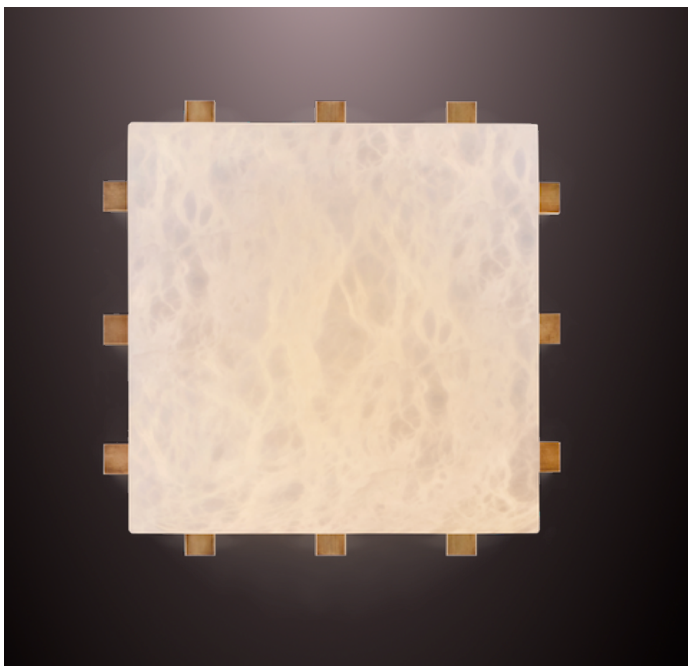

## DICE 280

wall sconce / ceiling flush mount

Pictured in satin brass with daylight 5000K bulb

Pictured in antique brass with soft white 2700K bulb

#### **Shade in genuine alabaster**

-White to Amber

-Small veins or dark veins

**Note:** the alabaster pattern varies from product to product, so the displayed image may be different.

### **DIMENSIONS**

13" x 13" - D 5-1/2"

Weight: about 15 pounds