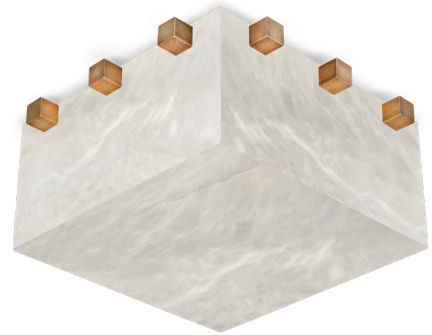

## DICE 280

wall sconce / ceiling flush mount

Pictured in satin brass with daylight 5000K bulb

Pictured in antique brass with soft white 2700K bulb

#### **Shade in genuine alabaster**

-White to Amber

-Small veins or dark veins

**Note:** the alabaster pattern varies from product to product, so the displayed image may be different.