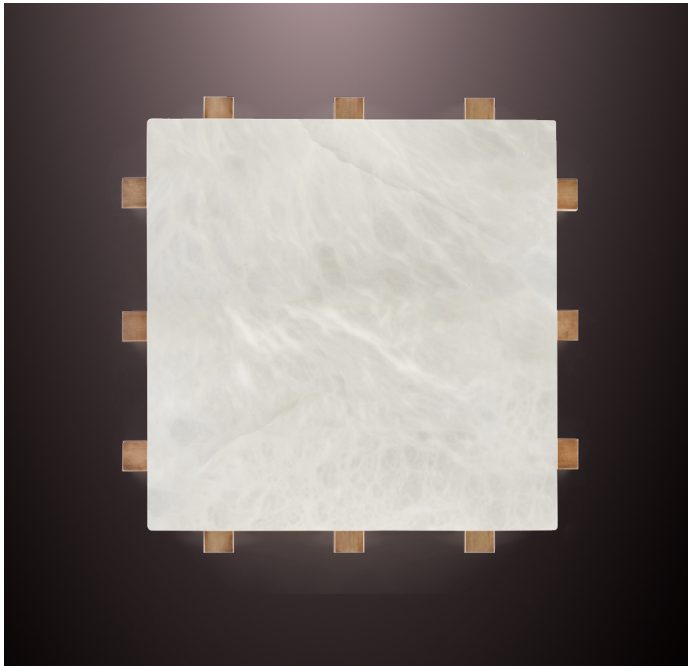

## DICE 280

wall sconce / ceiling flush mount

Pictured in satin brass with daylight 5000K bulb

Pictured in antique brass with soft white 2700K bulb

#### **Shade in genuine alabaster**

-White to Amber

-Small veins or dark veins

**Note:** the alabaster pattern varies from product to product, so the displayed image may be different.