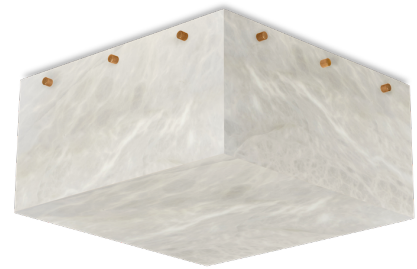

TITAN 280-12

wall sconce / ceiling flush mount

Pictured in satin brass with daylight 5000K bulb

Pictured in polished brass with soft white 2700K bulb

PRODUCT DETAILS

Shade in genuine alabaster

- White to Amber
- Small veins or dark veins

Note: the alabaster pattern varies from product to product, so the displayed image may be different.

Hardware in solid brass

Finishes available:

- Polished brass, satin brass, antique brass
- Dark bronze
- Polished or satin nickel
- RAL K5 classic powder coating

DIMENSIONS

11-1/2" x 11-1/2" - D 5-1/2"

Weight: about 15 pounds

WIRING

2 x candelabra base sockets

2 x 6/9 watts max.

(~80 watts equivalent)

Bulb recommendation: E12 LED Bulb Dimmable