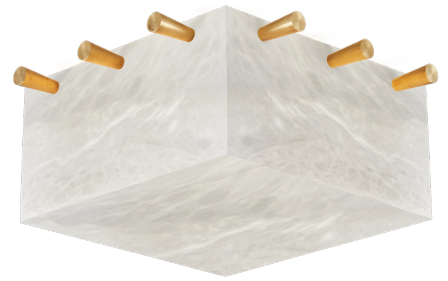

CHAPO 280

wall sconce / ceiling flush mount

Pictured in satin brass with daylight 5000K bulb

Pictured in polished brass with soft white 2700K bulb

PRODUCT DETAILS

Shade in genuine alabaster

- White to Amber
- Small veins or dark veins

Note: the alabaster pattern varies from product to product, so the displayed image may be different.

Hardware in solid brass

Finishes available:

- Polished brass, satin brass, antique brass
- Dark bronze
- Polished or satin nickel
- RAL K5 classic powder coating

DIMENSIONS

14-1/2" x 14-1/2" - D 5-1/2"
Weight: about 15 pounds

WIRING

- 2 x candelabra base sockets
- 2 x 6/9 watts max.
- (~80 watts equivalent)

Bulb recommendation: E12 LED Bulb Dimmable

LED light bulb only