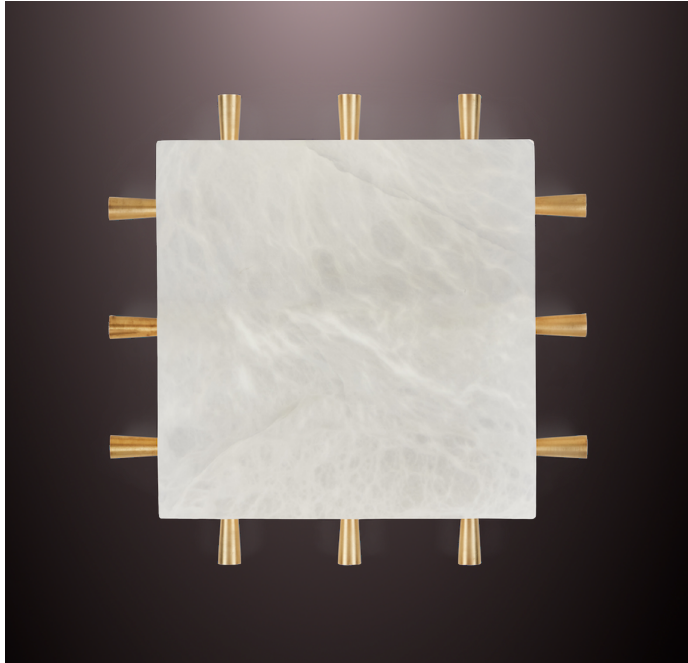

CHAPO 280

wall sconce / ceiling flush mount

Pictured in satin brass with daylight 5000K bulb

Pictured in polished brass with soft white 2700K bulb

PRODUCT DETAILS

Shade in genuine alabaster

- White to Amber
- Small veins or dark veins

Note: the alabaster pattern varies from product to product, so the displayed image may be different.

Hardware in solid brass

Finishes available:

- Polished brass, satin brass, antique brass
- Dark bronze
- Polished or satin nickel
- RAL K5 classic powder coating

DIMENSIONS

14-1/2" x 14-1/2" - D 5-1/2"
Weight: about 15 pounds

WIRING

- 2 x candelabra base sockets
- 2 x 6/9 watts max.
- (~80 watts equivalent)

Bulb recommendation: E12 LED Bulb Dimmable

LED light bulb only