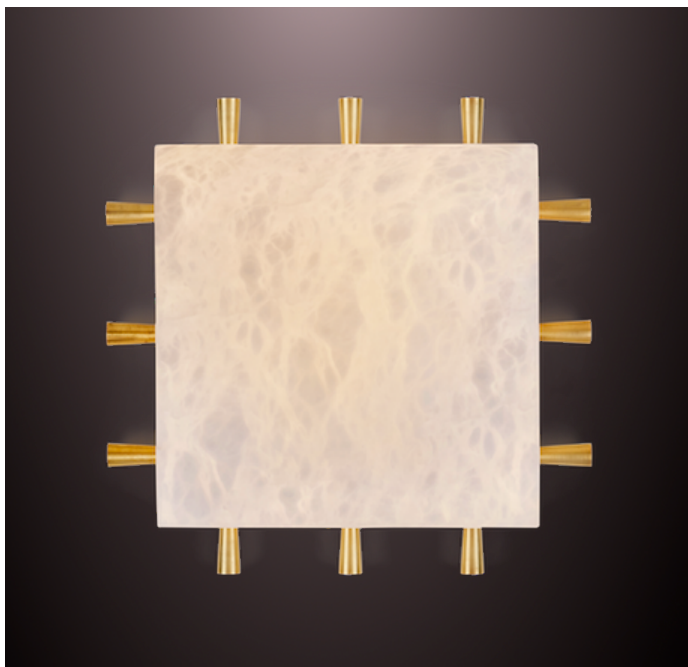

CHAPO 280

wall sconce / ceiling flush mount

Pictured in satin brass with daylight 5000K bulb

Pictured in polished brass with soft white 2700K bulb

PRODUCT DETAILS

Shade in genuine alabaster

- White to Amber
- Small veins or dark veins

Note: the alabaster pattern varies from product to product, so the displayed image may be different.

Hardware in solid brass

Finishes available:

- Polished brass, satin brass, antique brass
- Dark bronze
- Polished or satin nickel
- RAL K5 classic powder coating

DIMENSIONS

14-1/2" x 14-1/2" - D 5-1/2"
Weight: about 15 pounds

WIRING

- 2 x candelabra base sockets
- 2 x 6/9 watts max.
- (~80 watts equivalent)

Bulb recommendation: E12 LED Bulb Dimmable

LED light bulb only