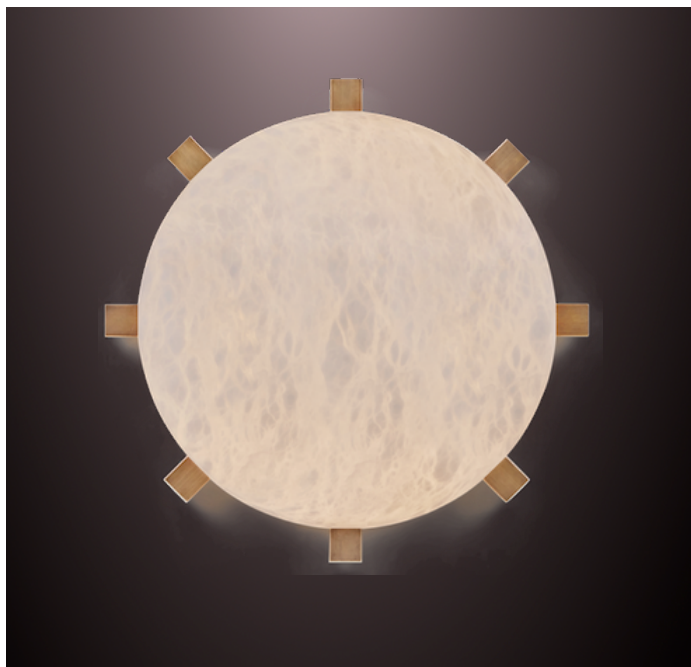

## CARRÉ 280

wall sconce / ceiling flush mount

Pictured in satin brass with daylight 5000K bulb

Pictured in antique brass with soft white 2700K bulb

#### **Shade in genuine alabaster**

-White to Amber

-Small veins or dark veins

**Note:** the alabaster pattern varies from product to product, so the displayed image may be different.

### **DIMENSIONS**

Diameter 13" - D 5-1/2"

Weight: about 7 pounds