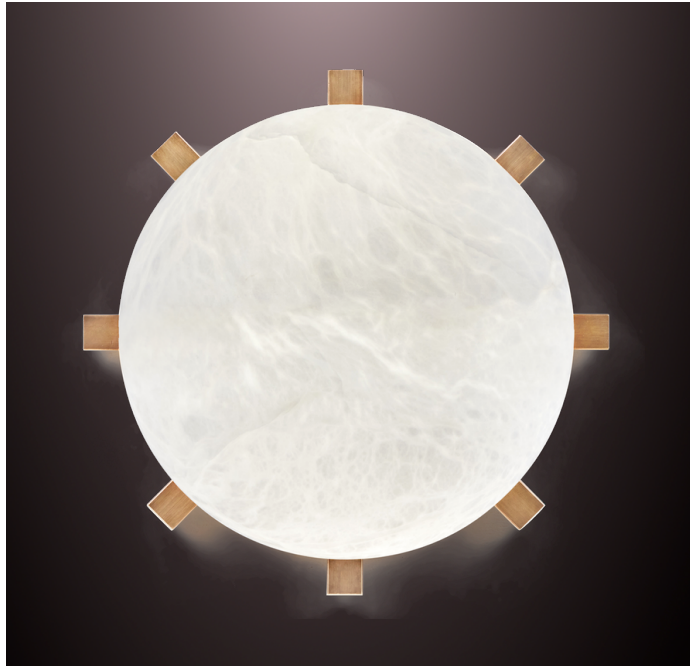

# CARRÉ 380

wall sconce / ceiling flush mount

Pictured in satin brass with daylight 5000K bulb

Pictured in antique brass with soft white 2700K bulb

### **Shade in genuine alabaster**

- White to Amber
- Small veins or dark veins

**Note:** the alabaster pattern varies from product to product, so the displayed image may be different.

## **DIMENSIONS**

Diameter 17" - D 7-1/2"  
Weight: about 16 pounds