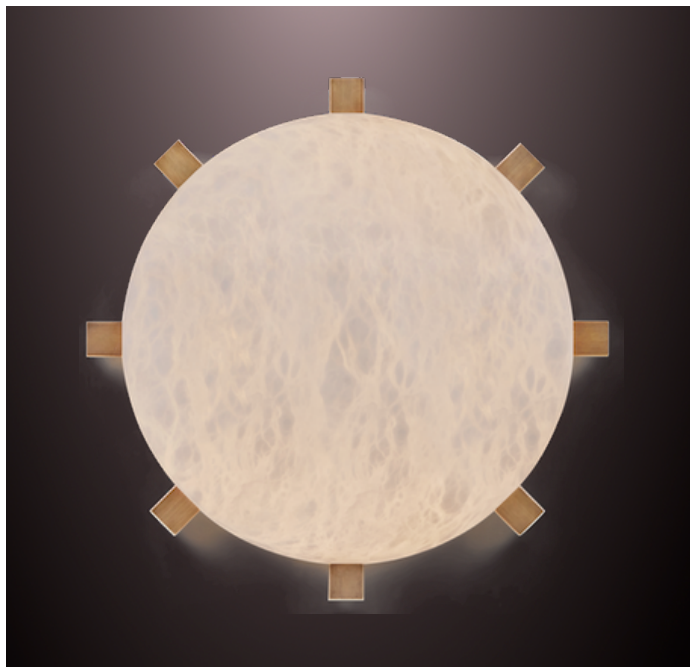

# CARRÉ 380

wall sconce / ceiling flush mount

Pictured in satin brass with daylight 5000K bulb

Pictured in antique brass with soft white 2700K bulb

### **Shade in genuine alabaster**

- White to Amber
- Small veins or dark veins

**Note:** the alabaster pattern varies from product to product, so the displayed image may be different.

## **DIMENSIONS**

Diameter 17" - D 7-1/2"  
Weight: about 16 pounds